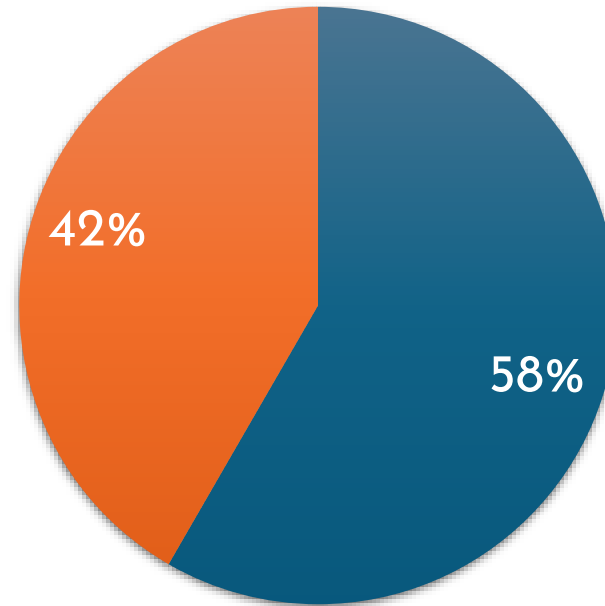

Summer Survey Results 2024

How would you rate your day at the CCFT Fun Day?

Results

Would you and your families be interested in attending a Halloween fancy dress party/disco?

Results

■ Yes ■ No

If there was to be a semi regular cinema night, with a large screen, sweet, popcorn, hot dogs, and drinks would you and your families be interested?

Results

■ Yes ■ No

Would you be interested in a drive in theatre?

Results

■ Yes ■ No

What seasons of the year would you be happy to attend this?

Results

If there was a table tennis club started in Clenchwarton, would you or your families be interested in joining?