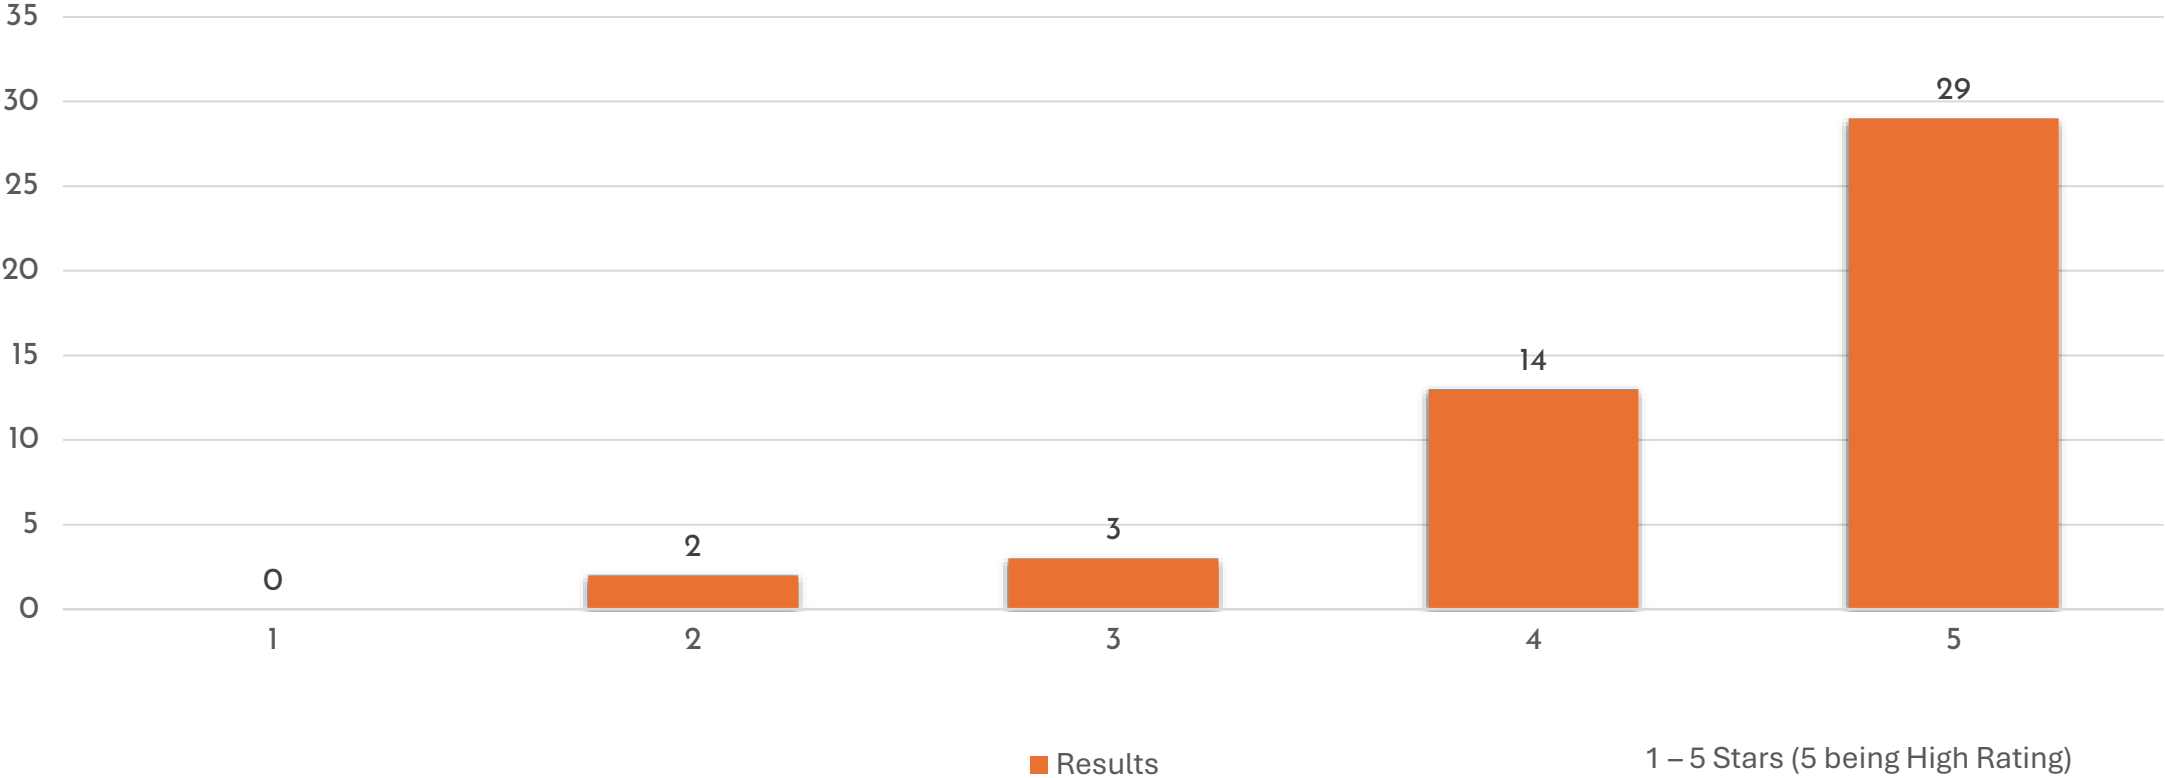

Summer Survey Results 2024

How would you rate your day at the CCFT Fun Day?

Results

Would you and your families be interested in attending a Halloween fancy dress party/disco?

Results

■ Yes ■ No

If there was to be a semi regular cinema night, with a large screen, sweet, popcorn, hot dogs, and drinks would you and your families be interested?