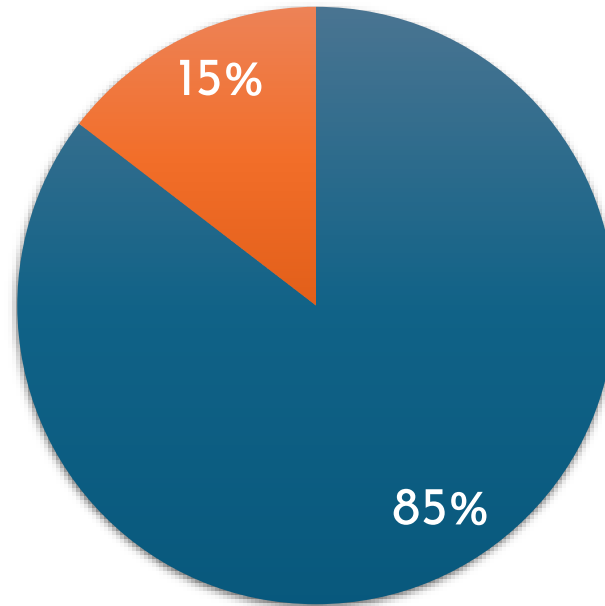

Summer Survey Results 2024

How would you rate your day at the CCFT Fun Day?

Results

Would you and your families be interested in attending a Halloween fancy dress party/disco?

Results

■ Yes ■ No

If there was to be a semi regular cinema night, with a large screen, sweet, popcorn, hot dogs, and drinks would you and your families be interested?

Results

■ Yes ■ No

Would you be interested in a drive in theatre?

Results

■ Yes ■ No

What seasons of the year would you be happy to attend this?

Results

If there was a table tennis club started in Clenchwarton, would you or your families be interested in joining?