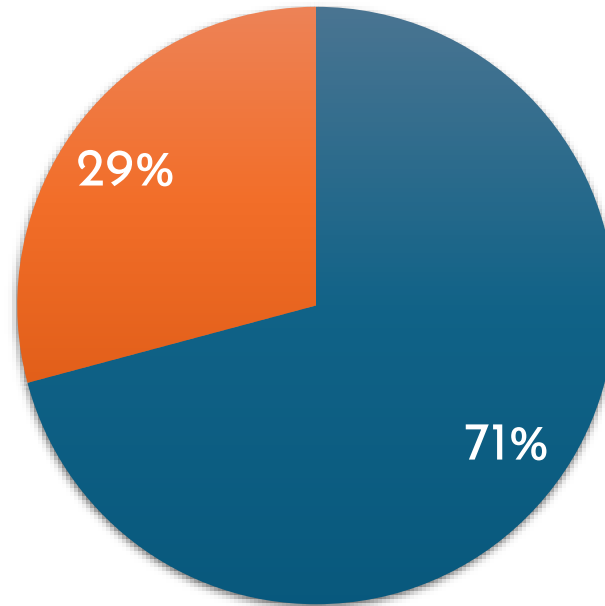

Summer Survey Results 2024

How would you rate your day at the CCFT Fun Day?

Results

Would you and your families be interested in attending a Halloween fancy dress party/disco?

Results

■ Yes ■ No

If there was to be a semi regular cinema night, with a large screen, sweet, popcorn, hot dogs, and drinks would you and your families be interested?

Results

■ Yes ■ No

Would you be interested in a drive in theatre?

Results

■ Yes ■ No

What seasons of the year would you be happy to attend this?

Results

If there was a table tennis club started in Clenchwarton, would you or your families be interested in joining?