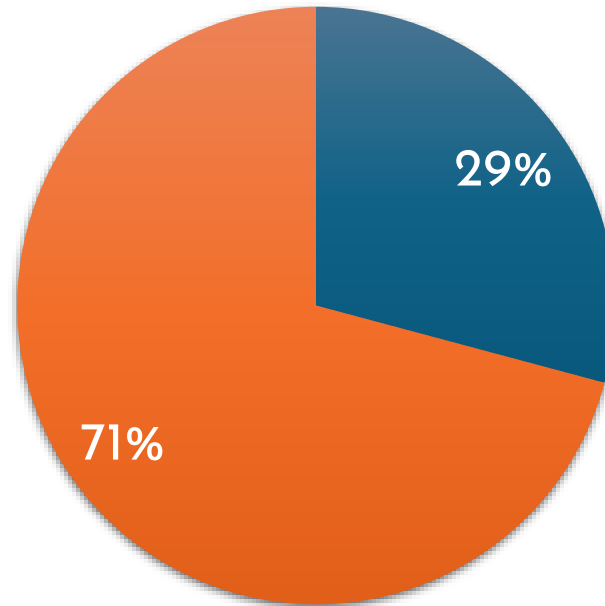

If there was a table tennis club started in Clenchwarton, would you or your families be interested in joining?

Results

■ Yes ■ No