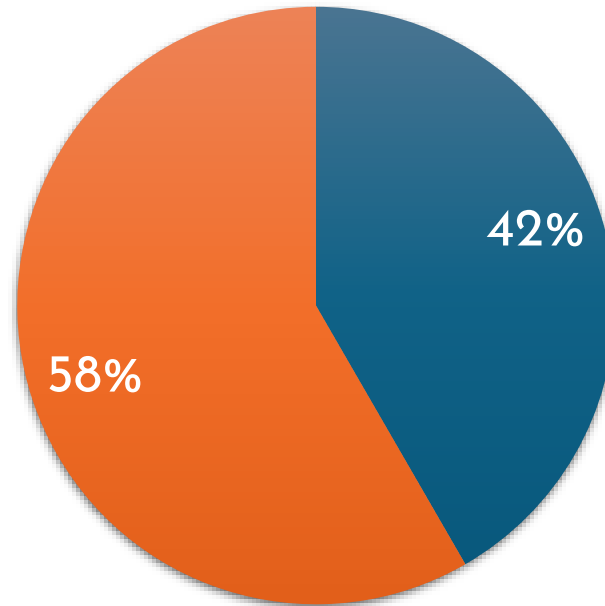

Would you or your families attended a regularly held coffee morning?

Results

■ Yes ■ No